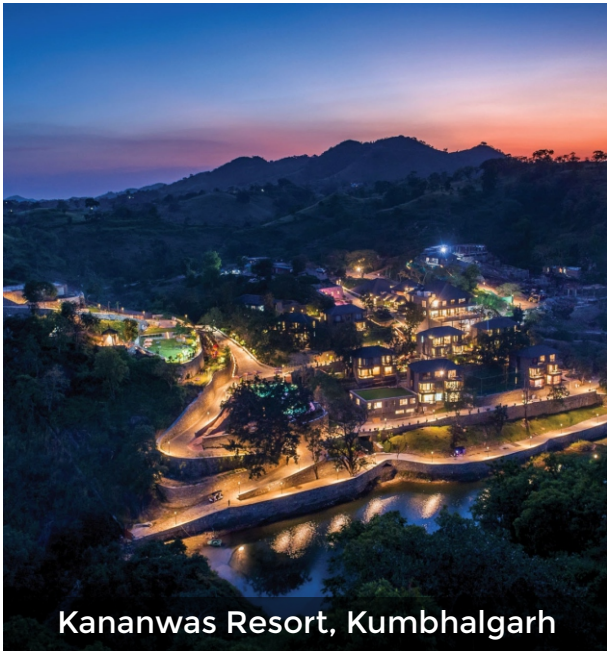

# HOTELS & RESORTS

Celebration, New Delhi

Hyatt Regency, Kumbhalgarh

Lords Inn, Udaipur

# HOTELS & RESORTS

Sariskar Manor, Sariska

Country INN, Kota

Ramee Royal Resort & Spa, Udaipur

Abhiram Resort, Ayodhyaji

Kananwas Resort, Kumbhalgarh

Vacation Resort, Manali

Amber Vilas

# HOTELS & RESORTS

Aman I Khas, Ranthambhore

ITC Storii, Kufri

Hotel, Salasarji